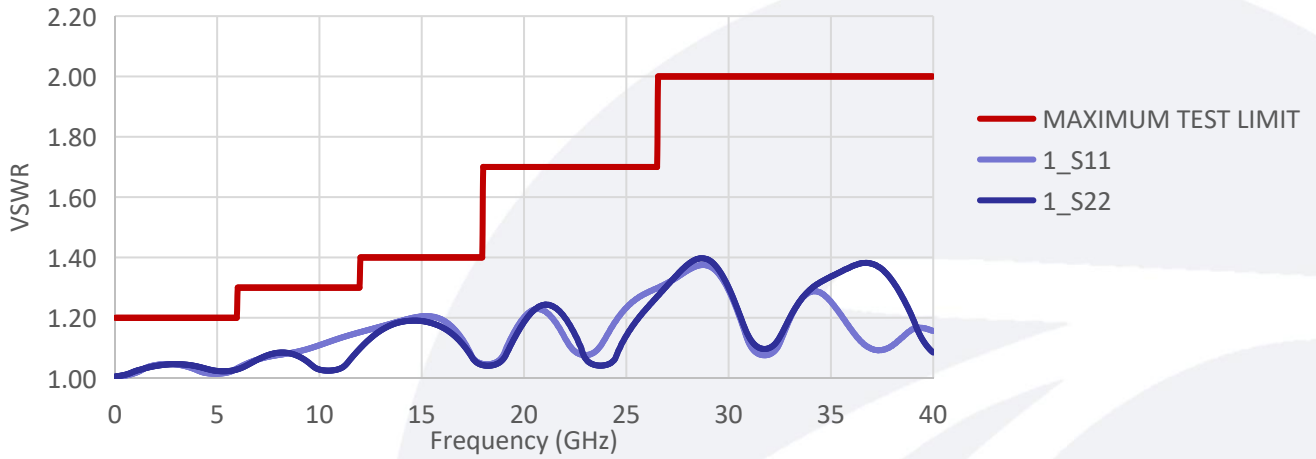

备注：如果客户需要其他外壳颜色，请联系业务备注

外形尺寸 Outline Drawing: Unit: mm

原理图 Schematic:

功率曲线图 Average power:

This graph is based on the following conditions:

- Ambient temperature: + 25 °C
- Sea level
- V.S.W.R.: 1 and cold switching

针脚定义 **Pin Definition:**

9 PIN D-SUB		RF Connect Used
Pin NO.	Function	SPDT
1	+V1	J1-COM
2	+V2	J2-COM
3	COM-	
4-9	UNUSED	

标准型号 **Part Number:**

标准型号 Part Number	额定电压 Rated Voltage	可选项 Option
SPDT		
R12-KL12040-DT	12VDC	-S
R12-KL24040-DT	24VDC	例如:R12-KL12040-DTS
R12-KL28040-DT	28VDC	(备注, S型号满足IP65)

典型曲线 Typical Performance Data:

INSERTION LOSS

VSWR

ISOLATION