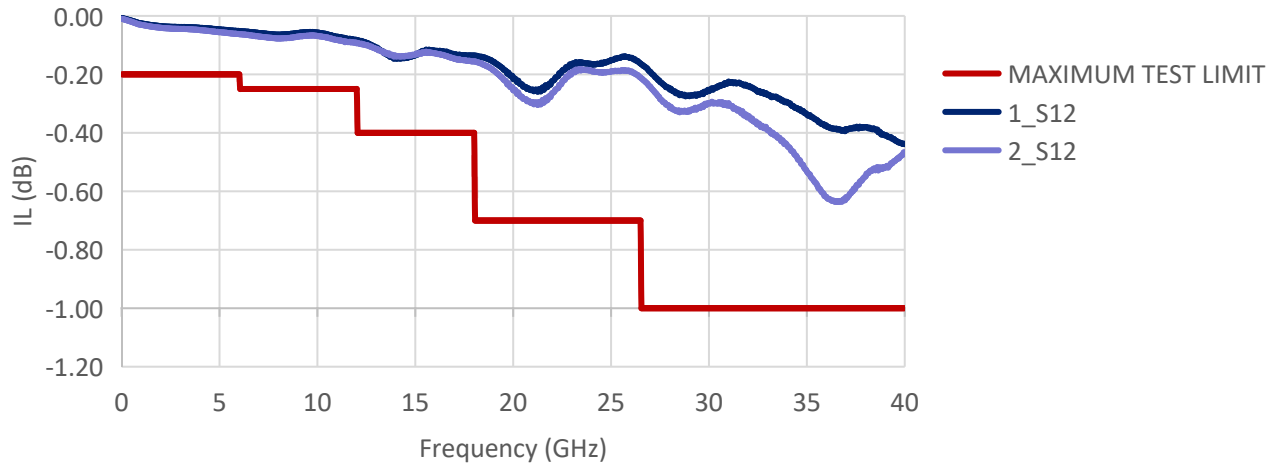

备注：如果客户需要其他外壳颜色，请联系业务备注

外形尺寸 Outline Drawing: Unit: mm

原理图 Schematic:

功率曲线图 Average power:

This graph is based on the following conditions:

- Ambient temperature: + 25 °C
- Sea level
- V.S.W.R.: 1 and cold switching

针脚定义 **Pin Definition:**

9 PIN D-SUB		RF Connect Used
Pin NO.	Function	SPDT
1	+V1	J1-COM
2	+V2	J2-COM
3	COM-	
4-9	UNUSED	

标准型号 **Part Number:**

标准型号 Part Number	额定电压 Rated Voltage	可选项 Option
SPDT		
R12-KL12040-DT	12VDC	-S
R12-KL24040-DT	24VDC	例如:R12-KL12040-DTS
R12-KL28040-DT	28VDC	(备注, S型号满足IP65)

典型曲线 Typical Performance Data:

INSERTION LOSS

VSWR

ISOLATION