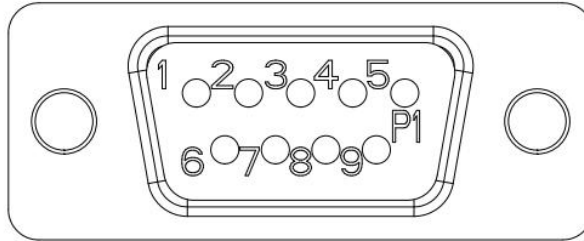

备注：如果客户需要其他外壳颜色，请联系业务备注

外形尺寸 Outline Drawing: Unit: mm

原理图 Schematic:

功率曲线图 Average power:

This graph is based on the following conditions:

- Ambient temperature: + 25 °C
- Sea level
- V.S.W.R.: 1 and cold switching

针脚定义 **Pin Definition:**

9 PIN D-SUB		RF Connect Used
Pin NO.	Function	SPDT
1	+V1	J1-COM
2	+V2	J2-COM
3	COM-	
4-9	UNUSED	

标准型号 **Part Number:**

标准型号 Part Number	额定电压 Rated Voltage	可选项 Option
SPDT		
R12-KL12040-DT	12VDC	-S
R12-KL24040-DT	24VDC	例如:R12-KL12040-DTS
R12-KL28040-DT	28VDC	(备注, S型号满足IP65)