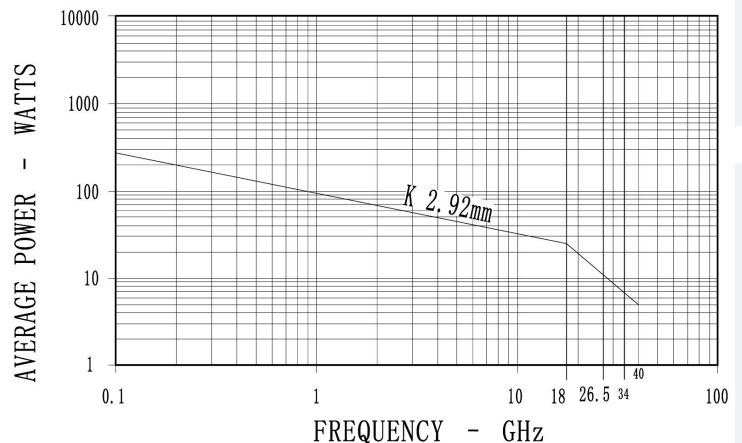

备注：如果客户需要其他外壳颜色，请联系业务备注

外形尺寸 Outline Drawing: Unit: mm

原理图 Schematic:

功率曲线图 Average power:

This graph is based on the following conditions:

- Ambient temperature: + 25 °C
- Sea level
- V.S.W.R.: 1 and cold switching

典型曲线 Typical Performance Data:

INSERTION LOSS

VSWR

ISOLATION